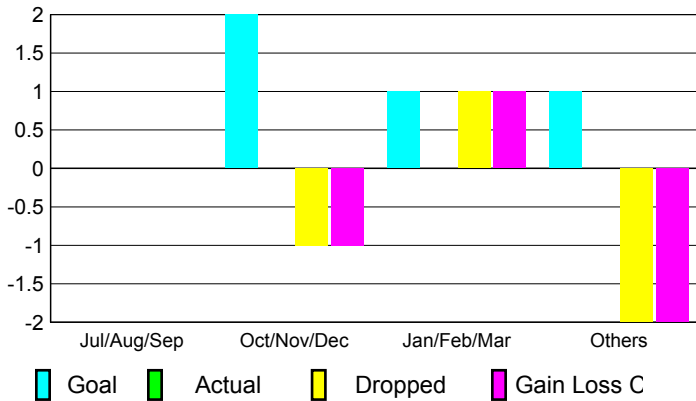

2008-2009 GMT Quarterly Report for District (or Undistricted) District 103IE

GMT: JACQUES 'JACK' VERBEKE

Location: FRANCE

GMT CA: 4

CLUBS

Club Results 2008-2009

Clubs 2007-2008

Month	New Club Goal	Actual New Clubs	Actual Dropped Clubs	Gain/Loss of Clubs	Gain/Loss of Clubs
Jul/Aug/Sep	0	0	0	0	0
Oct/Nov/Dec	2	0	-1	-1	0
Jan/Feb/Mar	1	0	1	1	0
Apr/May/Jun	1	0	-2	-2	1
Totals	4	0	-2	-2	1

Club Results 2008-2009

Goal, New, Dropped, Gain/Loss

Comparison of Club Gain/Loss

Current Year Compared to the Previous Year

YTD Status Quo Clubs 2008-2009

Status Quo Clubs Compared to Status Quo Members

MEMBERSHIP

Membership Results 2008-2009

Membership 2007-2008

Month	Net Memb Goal	Actual New Memb	Actual Dropped Memb	Gain/Loss of Memb	Gain/Loss of Memb
Jul/Aug/Sep	-20	33	-39	-6	-14
Oct/Nov/Dec	20	24	-55	-31	-12
Jan/Feb/Mar	10	38	-36	2	-15
Apr/May/Jun	0	37	-66	-29	0
Totals	10	132	-196	-64	-41