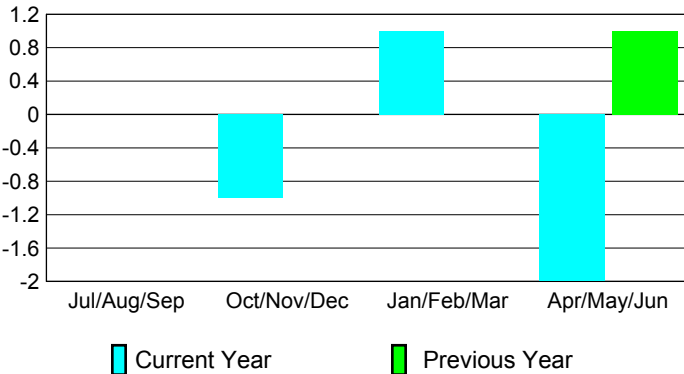

2008-2009 GMT Quarterly Report for District (or Undistricted) District 103IE

GMT: JACQUES 'JACK' VERBEKE

Location: FRANCE

GMT CA: 4

CLUBS

Club Results 2008-2009

Clubs 2007-2008

Month	New Club Goal	Actual New Clubs	Actual Dropped Clubs	Gain/Loss of Clubs	Gain/Loss of Clubs
Jul/Aug/Sep	0	0	0	0	0
Oct/Nov/Dec	2	0	-1	-1	0
Jan/Feb/Mar	1	0	1	1	0
Apr/May/Jun	1	0	-2	-2	1
Totals	4	0	-2	-2	1

Club Results 2008-2009

Goal, New, Dropped, Gain/Loss

Comparison of Club Gain/Loss

Current Year Compared to the Previous Year

YTD Status Quo Clubs 2008-2009

Status Quo Clubs Compared to Status Quo Members

MEMBERSHIP