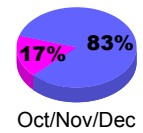

Membership Results 2008-2009

Membership 2007-2008

Month	Net Memb Goal	Actual New Memb	Actual Dropped Memb	Gain/Loss of Memb	Gain/Loss of Memb
Jul/Aug/Sep	-20	33	-39	-6	-14
Oct/Nov/Dec	20	24	-55	-31	-12
Jan/Feb/Mar	10	38	-36	2	-15
Apr/May/Jun	0	37	-66	-29	0
Totals	10	132	-196	-64	-41

Membership Results 2008-2009

Goal, New, Dropped, Gain/Loss

Comparison of Membership Gain/Loss

Current Year Compared to the Previous Year

Gender Comparison 2008-2009

Male

Female