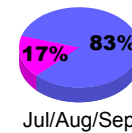

Membership Results 2008-2009

Membership 2007-2008

Month	Net Memb Goal	Actual New Memb	Actual Dropped Memb	Gain/Loss of Memb	Gain/Loss of Memb
Jul/Aug/Sep	-20	33	-39	-6	-14
Oct/Nov/Dec	20	24	-55	-31	-12
Jan/Feb/Mar	10	38	-36	2	-15
Apr/May/Jun	0	37	-66	-29	0
Totals	10	132	-196	-64	-41

Membership Results 2008-2009

Goal, New, Dropped, Gain/Loss

Comparison of Membership Gain/Loss

Current Year Compared to the Previous Year

Gender Comparison 2008-2009

Male

Female