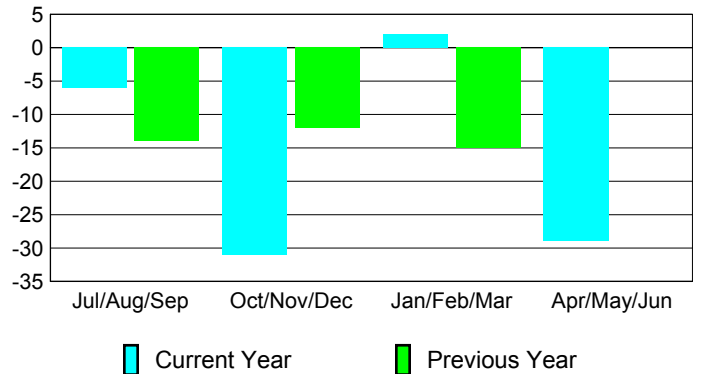

Membership Results 2008-2009

Membership 2007-2008

Month	Net Memb Goal	Actual New Memb	Actual Dropped Memb	Gain/Loss of Memb	Gain/Loss of Memb
Jul/Aug/Sep	-20	33	-39	-6	-14
Oct/Nov/Dec	20	24	-55	-31	-12
Jan/Feb/Mar	10	38	-36	2	-15
Apr/May/Jun	0	37	-66	-29	0
Totals	10	132	-196	-64	-41

Membership Results 2008-2009

Goal, New, Dropped, Gain/Loss

Comparison of Membership Gain/Loss

Current Year Compared to the Previous Year

Gender Comparison 2008-2009

Male

Female